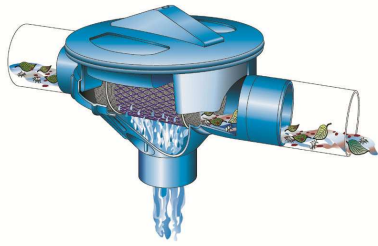

The rainwater storage tank has an integrated 4 step filtration system. In that way you get an excellent water quality and the tank may have to be cleaned once every 10 – 15 years.

The **fine filter (accessory)** avoids dirt-particles from entering the tank. The filter is self-cleaning and can be easily taken out for maintenance. (1)