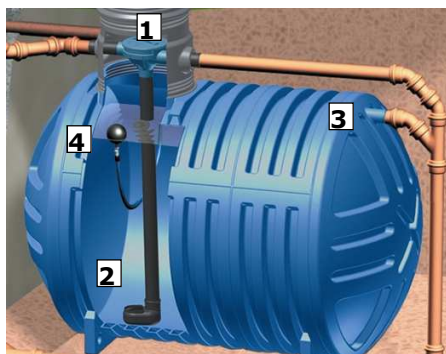

\*Tanks is available with integrated filter (different item no.)

The rainwater storage tank has an integrated 4 step filtration system. In that way you get an excellent water quality and the tank may have to be cleaned once every 10 – 15 years.

The **fine filter (accessory)** avoids dirt-particles from entering the tank. The filter is self-cleaning and can be easily taken out for maintenance. (1)

#### Calmed inlet

Very fine dust-particles are sinking down to the bottom of the tank. The design of the inlet avoids swirling up particles. (2)