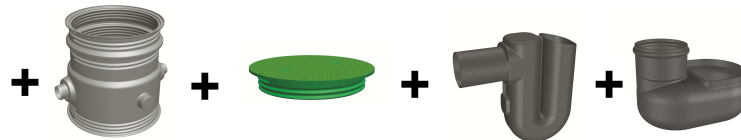

# PE rainwater storage tank Aqua terne 204

## Equipment:

- with or without integrated filter (for roof areas up to 150m<sup>2</sup>)
- turret, lid, overflow and calmed inlet included

## Operation:

The tank is especially designed for storing rainwater and is equipped with everything that is necessary to achieve an excellent water quality and keep maintenance to a minimum. It is available in different sizes: 3 500 l, 25 000 l and 52500 l. Due to its small weight it is easy to install. The rainwater storage tank has an integrated 4 step filtration system.